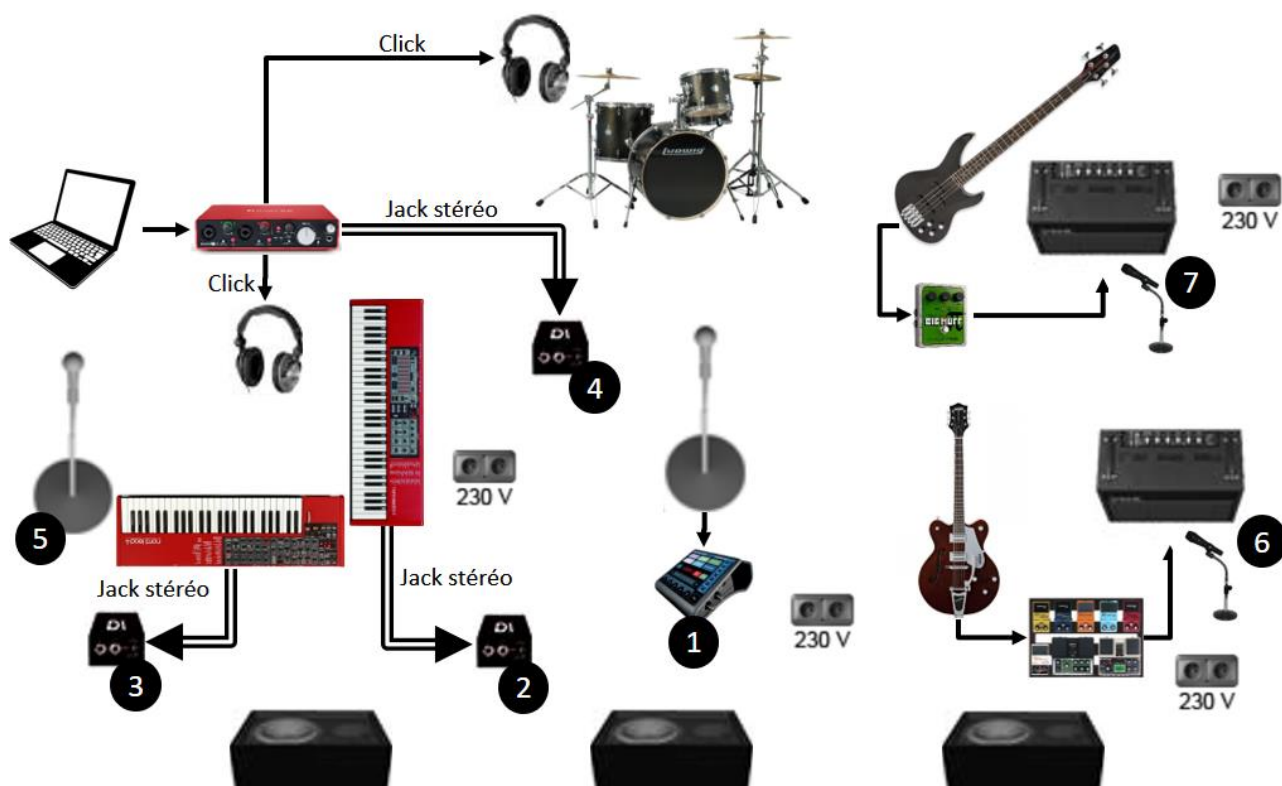

# Fiche technique « The Lost Meridian »

- |                                |                      |
|--------------------------------|----------------------|
| 1. Lead Voicetouch (SM58 Beta) | 5. Back vocal (SM58) |
| 2. Nord Electro DI (Stereo)    | 6. Guitar HP (SM57)  |
| 3. Nord Lead DI (Stereo)       | 7. Bass HP (SM57)    |
| 4. Backtrack DI (Stereo)       |                      |