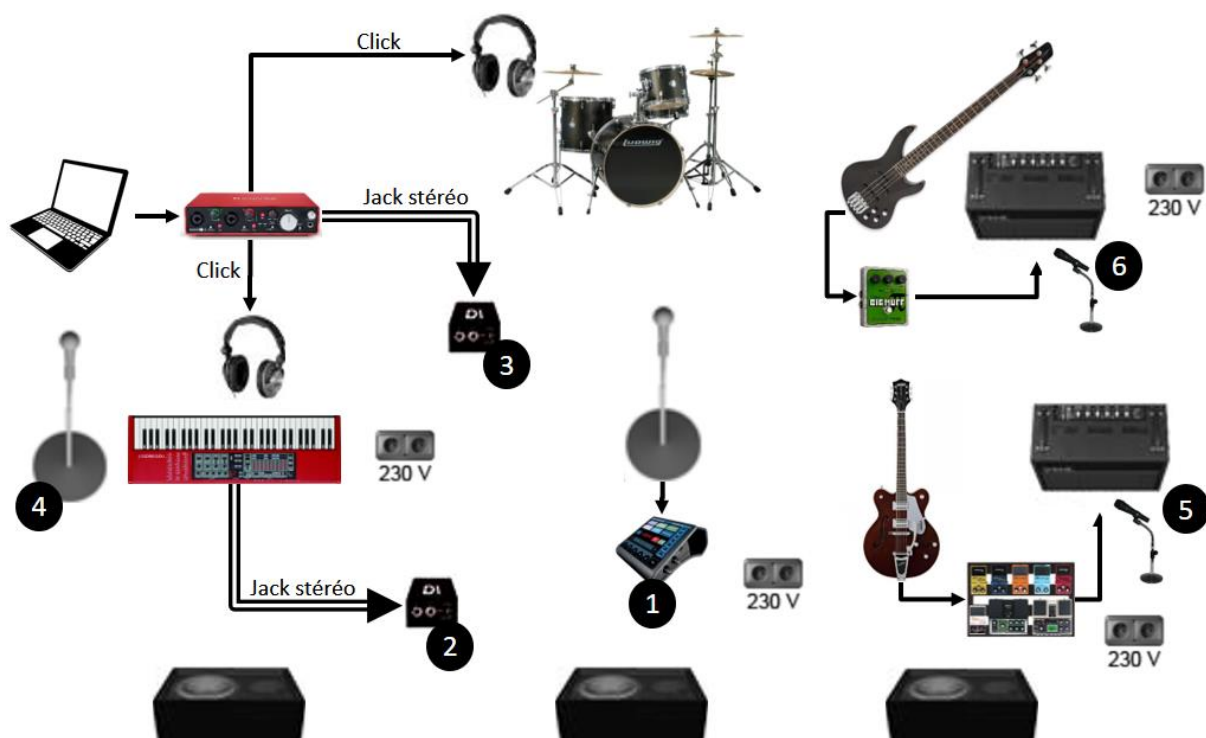

Fiche technique « The Lost Meridian »

- | | |
|--------------------------------|--------------------------|
| 1. Lead Voicetouch (SM58 Beta) | 4. Chœur Keyboard (SM58) |
| 2. Keyboard DI (Stereo) | 5. Guitar HP (SM57) |
| 3. Backtrack DI (Stereo) | 6. Bass HP (SM57) |